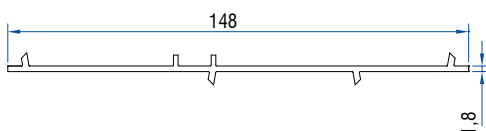

Double Glazing Bead (24mm)
40101 - 04500

ALUMINIUM PROFILES

Coupling Profile
50502 - 11043

Casement-Sliding Profile Coupler
50502 - 11039

Casement-Sliding
Profile Middle Coupler
50502 - 11040

Casement Sliding
Middle Coupler 2.5T(I-60)
50502 - 11073

New 3-Track Coupler
50502 - 11057

Frame Coupler (I-60 Monorail to I-60)
50502 - 11067

Frame Coupler(I-44 to I-39)
50502 - 11061

Grill & Mesh to Frame with Grill coupler
50502 - 11074

Casement Sliding Middle Coupler 2.5T(I-64)
50502 - 11063