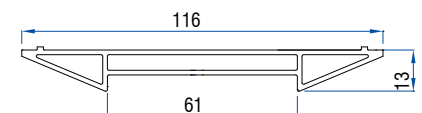

Double Glazing Bead (24mm)
40101 - 04500

ALUMINIUM PROFILES

Coupling Profile
50502 - 11043

Casement-Sliding Profile Coupler
50502 - 11039

Casement-Sliding
Profile Middle Coupler
50502 - 11040

Casement Sliding
Middle Coupler 2.5T(I-60)
50502 - 11073

New 3-Track Coupler
50502 - 11057

Frame Coupler (I-60 Monorail to I-60)
50502 - 11067

Frame Coupler(I-44 to I-39)
50502 - 11061

Grill & Mesh to Frame with Grill coupler
50502 - 11074

Casement Sliding Middle Coupler 2.5T(I-64)
50502 - 11063

Casement Sliding Middle Coupler 3T(I-64)
50502 - 11064

Frame Coupler I-50 2.5T to I-39 compact frame
50502-11080

Frame coupler I-50 sliding 2T to I-50/I-39
casement 50502-11081

Frame coupler I-50 sliding 3T to I-60/I-50 casement
50502-11082