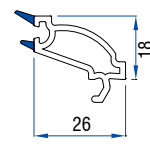

Double Rail with Screen Track Profile
41164-10200

Triple Rail Profile
41264-10300

Sash Profile
41164-20100

Super Sash Profile
41164-20300

Mega Sash Profile
41264-20400

Screen Sash Profile
41301 - 15200

Mega Screen Sash Profile
41201 - 05300

Sash Cover Profile
41064-40100

Super Sash Cover Profile
41064-40200

Mega Sash Cover Profile
41064-40300

Single Glazing Bead (6mm)
41064-30100

Double Glazing Bead (24mm)
40101-04500

Mono Rail Profile
41164-10400