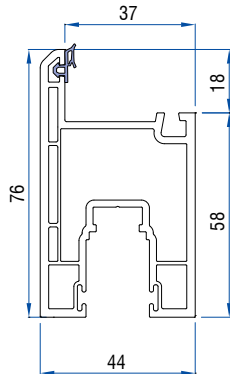

Louvre Clip
(Without Punched Slot)
41101 - 18000

Louvre Clip
(Slot Punched - Left)
41101 - 18200

Louvre Clip
(Slot Punched - Right)
41101 - 18300

Louvre Blade
41101 - 18100

Double Rail Profile
41164-10100

Double Rail with Screen Track Profile
41164-10200

Triple Rail Profile
41264-10300

Sash Profile
41164-20100

Super Sash Profile
41164-20300

Mega Sash Profile
41264-20400

Screen Sash Profile
41301 - 15200

Mega Screen Sash Profile
41201 - 05300