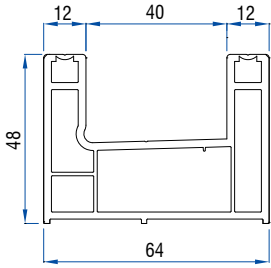

Louvre Clip
(Without Punched Slot)
41101 - 18000

Louvre Clip
(Slot Punched - Left)
41101 - 18200

Louvre Clip
(Slot Punched - Right)
41101 - 18300

Louvre Blade
41101 - 18100

Double Rail Profile
41164-10100