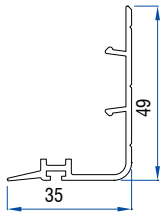

Louvre Clip
(Without Punched Slot)
41101 - 18000

Louvre Clip
(Slot Punched - Left)
41101 - 18200

Louvre Clip
(Slot Punched - Right)
41101 - 18300

Louvre Blade
41101 - 18100

Double Rail Profile
41164-10100

Double Rail with Screen Track Profile
41164-10200

Triple Rail Profile
41264-10300

Sash Profile
41164-20100

Super Sash Profile
41164-20300

Mega Sash Profile
41264-20400

Screen Sash Profile
41301 - 15200

Mega Screen Sash Profile
41201 - 05300

Sash Cover Profile
41064-40100

Super Sash Cover Profile
41064-40200

Mega Sash Cover Profile
41064-40300

Single Glazing Bead (6mm)
41064-30100

Double Glazing Bead (24mm)
40101-04500

Mono Rail Profile
41164-10400