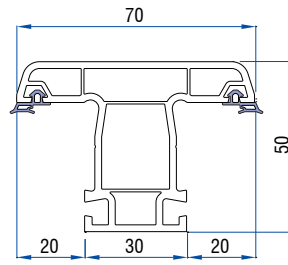

Mullion Profile
41150-13000

Single Glazing Bead (6mm)
41064-30100N