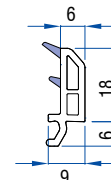

Mullion Profile
41164-20500

Screen Sash Mullion (uPVC)
41201-05400

Triple Rail Profile
41221 - 02000

Mullion Profile
41150-13000

Mega Sash Profile
41221 - 14000

Mega Sash Cover Profile
41221 - 07100

Single Glazing Bead (6mm)
41064-30100