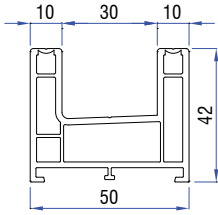

VEKA

MADE PERFECT. STAYS PERFECT.

SQR

12x

3M

I - 60 CASEMENT SERIES

I - 50 SLIDING SERIES

Double Rail Profile
40502 - 11000