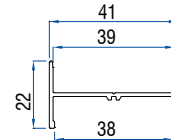

Inline sash adaptor for
Super Screen sash
50502 - 11078