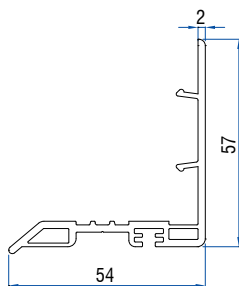

Mullion Profile
41164-20500

Screen Sash Mullion (uPVC)
41201-05400

Triple Rail Profile
41221 - 02000

Mullion Profile
41150-13000

Mega Sash Profile
41221 - 14000

Mega Sash Cover Profile
41221 - 07100

Single Glazing Bead (6mm)
41064-30100

Double Glazing Bead (24mm)
40101 - 04500

ALUMINIUM PROFILES

Coupling Profile
50502 - 11043

Casement-Sliding Profile Coupler
50502 - 11039

Casement-Sliding
Profile Middle Coupler
50502 - 11040

Casement Sliding
Middle Coupler 2.5T(I-60)
50502 - 11073