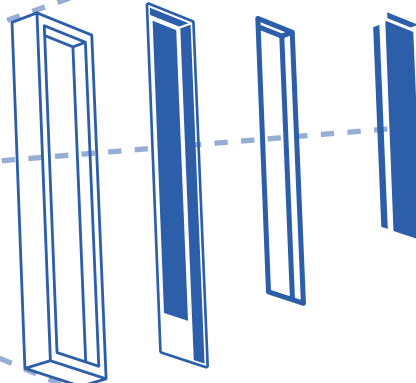

VEKA

MADE PERFECT. STAYS PERFECT.

SQR

12x

3M