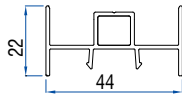

Casement Sliding Middle Coupler 3T(I-64)
50502 - 11064

Frame Coupler I-50 2.5T to I-39 compact frame
50502-11080

Frame coupler I-50 sliding 2T to I-50/I-39
casement 50502-11081

Frame coupler I-50 sliding 3T to I-60/I-50 casement
50502-11082

I-50(2.5T)/I-60 Frame Coupler
50502 - 11062

Frame Coupler (I-50(2T)
to I-39)
50502 - 11066

3-Track Low Threshold(I-60)
50502 - 11047

3-Track Low Threshold(I-75)
50502 - 11069

Inline Sash Adaptor (I-60)
(Window)
50502 - 11076