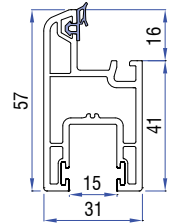

Sash Profile
40502 - 13000