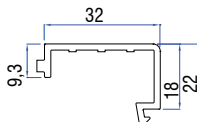

Louvre Clip
(Without Punched Slot)
41101 - 18000

Louvre Clip
(Slot Punched - Left)
41101 - 18200

Louvre Clip
(Slot Punched - Right)
41101 - 18300

Louvre Blade
41101 - 18100

Double Rail Profile
41164-10100