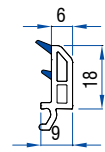

Sash Cover Profile
41064-40100

Super Sash Cover Profile
41064-40200

Mega Sash Cover Profile
41064-40300

Single Glazing Bead (6mm)
41064-30100

Double Glazing Bead (24mm)
40101-04500

Mono Rail Profile
41164-10400