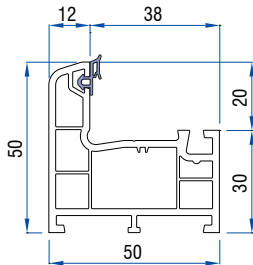

Double Rail with Screen Track Profile
40502 - 12000

Triple Rail Profile
40502-15000

Sash Profile
40502 - 13000

Screen Sash Profile
41301 - 15200

Sash Cover
40502 - 13100

Single Glazing Bead
40502 - 14000

I - 50 CASEMENT SERIES