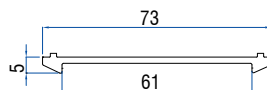

Frame Coupler (I-60 Monorail to I-60)
50502 - 11067