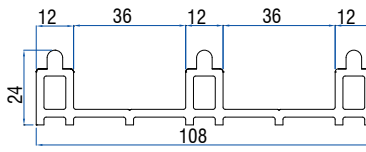

3-Track Low Threshold(I-60)
50502 - 11047