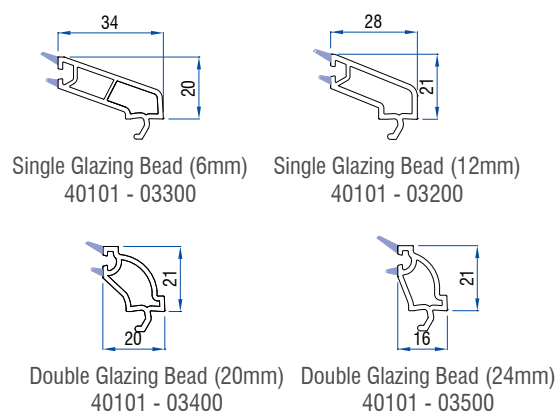

VEKA

MADE PERFECT. STAYS PERFECT.

SQR

12x

3M

I - 60 CASEMENT SERIES

I - 50 SLIDING SERIES

Double Rail Profile
40502 - 11000