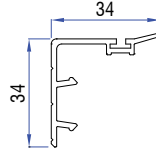

Double Rail with Screen Track Profile
40502 - 12000

Triple Rail Profile
40502-15000

Sash Profile
40502 - 13000

Screen Sash Profile
41301 - 15200

Sash Cover
40502 - 13100

Single Glazing Bead
40502 - 14000

I - 50 CASEMENT SERIES