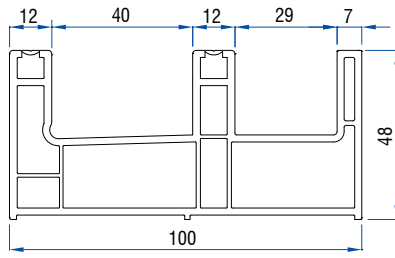

Louvre Clip
(Without Punched Slot)
41101 - 18000

Louvre Clip
(Slot Punched - Left)
41101 - 18200

Louvre Clip
(Slot Punched - Right)
41101 - 18300

Louvre Blade
41101 - 18100

Double Rail Profile
41164-10100