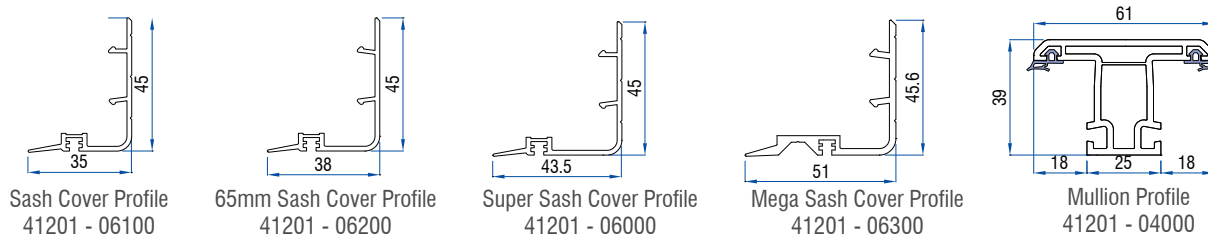

I - 60 SLIDING SERIES