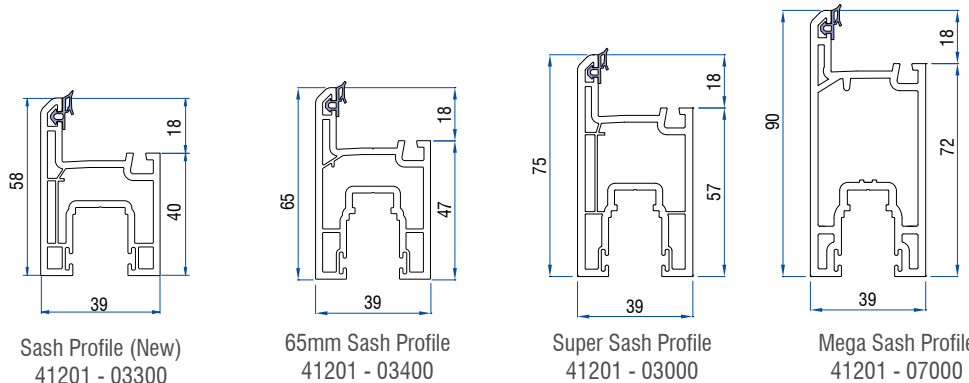

Casement door sash Infill
50502 - 11070

Casement Sub Frame
50502 - 11068

Sash Cover
50502 - 11059

Flat Rail Profile
50502 - 11013

Rail Profile
50502-11011

Aluminum Rail I-60
Grooved (Heavy Duty)
50502 - 11011HD

Sliding System Rail Profile
50502 - 11014

I - 60 SLIDING SERIES

www.nclveka.com

NCL VEKA Pvt. Ltd.
(formerly NCL VEKA Limited)
1st Floor, Fairfield by Marriott,
Gachibowli, Nanakramguda,
Hyderabad - 500 032.
T 040 6813 0000,
E contact@nclveka.com