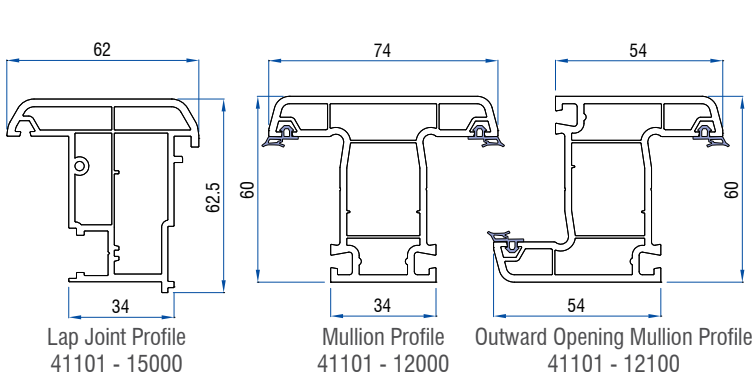

VEKA

MADE PERFECT. STAYS PERFECT.

SQR

12x

3M

I - 60 CASEMENT SERIES

I - 50 SLIDING SERIES

Double Rail Profile
40502 - 11000