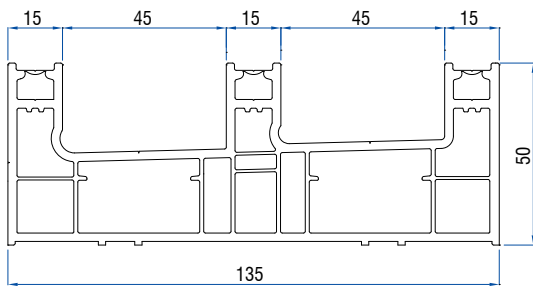

Triple Rail Profile
41221 - 02000