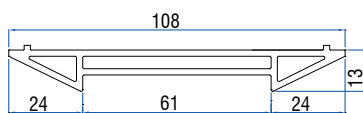

Double Glazing Bead (24mm)
40101 - 04500

ALUMINIUM PROFILES

Coupling Profile
50502 - 11043

Casement-Sliding Profile Coupler
50502 - 11039

Casement-Sliding
Profile Middle Coupler
50502 - 11040

Casement Sliding
Middle Coupler 2.5T(I-60)
50502 - 11073