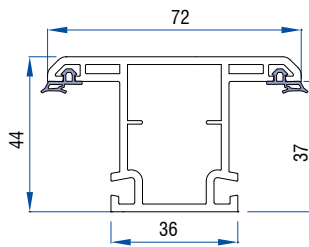

Sash Cover Profile
41064-40100

Super Sash Cover Profile
41064-40200

Mega Sash Cover Profile
41064-40300

Single Glazing Bead (6mm)
41064-30100

Double Glazing Bead (24mm)
40101-04500

Mono Rail Profile
41164-10400