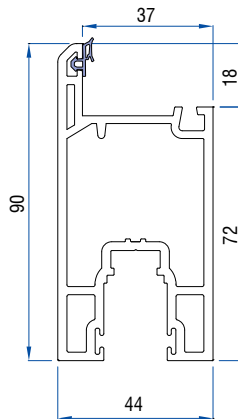

Double Rail with Screen Track Profile
41164-10200

Triple Rail Profile
41264-10300

Sash Profile
41164-20100

Super Sash Profile
41164-20300

Mega Sash Profile
41264-20400

Screen Sash Profile
41301 - 15200

Mega Screen Sash Profile
41201 - 05300

Sash Cover Profile
41064-40100

Super Sash Cover Profile
41064-40200

Mega Sash Cover Profile
41064-40300

Single Glazing Bead (6mm)
41064-30100

Double Glazing Bead (24mm)
40101-04500

Mono Rail Profile
41164-10400