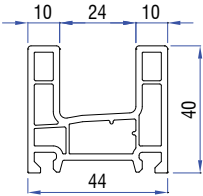

Frame Profile
41150-11000

Sash Profile
41150-12000

Mullion Profile
41150-13000

Single Glazing Bead (6mm)
41064-30100N

I - 44 SLIDING SERIES

Double Rail Profile
41231 - 02000

Sliding Sash
41231 - 13200

Adaptor Screen Sash
41301 - 05000