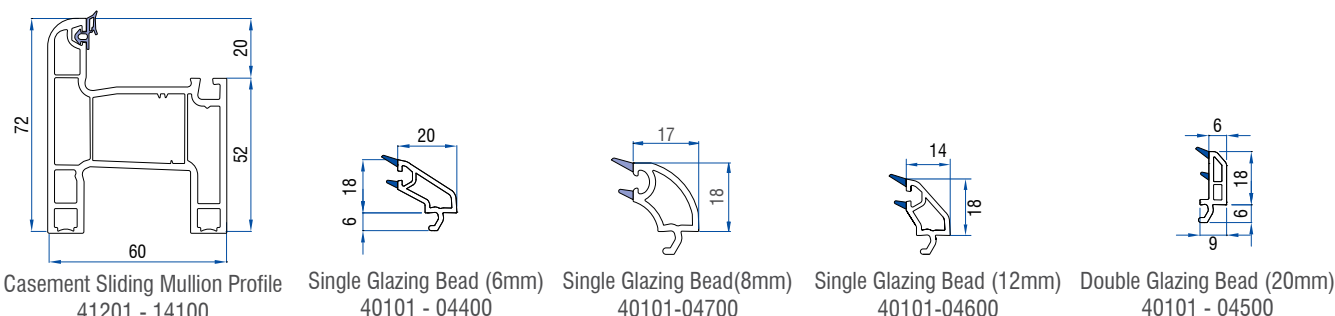

I - 60 SLIDING SERIES