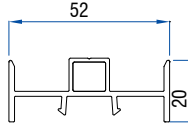

Inline Sash Adaptor (I-64)
(Window / Door)
50502 - 11065