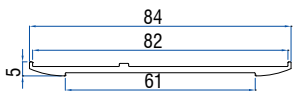

Casement Sliding Middle Coupler 3T(I-64)
50502 - 11064

Frame Coupler I-50 2.5T to I-39 compact frame
50502-11080

Frame coupler I-50 sliding 2T to I-50/I-39
casement 50502-11081

Frame coupler I-50 sliding 3T to I-60/I-50 casement
50502-11082

I-50(2.5T)/I-60 Frame Coupler
50502 - 11062

Frame Coupler (I-50(2T)
to I-39)
50502 - 11066

3-Track Low Threshold(I-60)
50502 - 11047

3-Track Low Threshold(I-75)
50502 - 11069

Inline Sash Adaptor (I-60)
(Window)
50502 - 11076