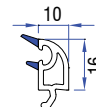

Single Glazing Bead
40502 - 14000