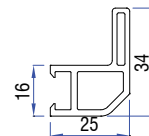

Frame Profile
41150-11000

Sash Profile
41150-12000

Mullion Profile
41150-13000

Single Glazing Bead (6mm)
41064-30100N

I - 44 SLIDING SERIES

Double Rail Profile
41231 - 02000

Sliding Sash
41231 - 13200

Adaptor Screen Sash
41301 - 05000