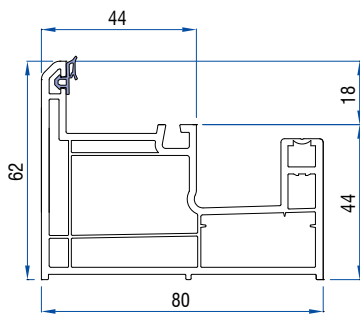

Sash Cover Profile
41064-40100

Super Sash Cover Profile
41064-40200

Mega Sash Cover Profile
41064-40300

Single Glazing Bead (6mm)
41064-30100

Double Glazing Bead (24mm)
40101-04500

Mono Rail Profile
41164-10400