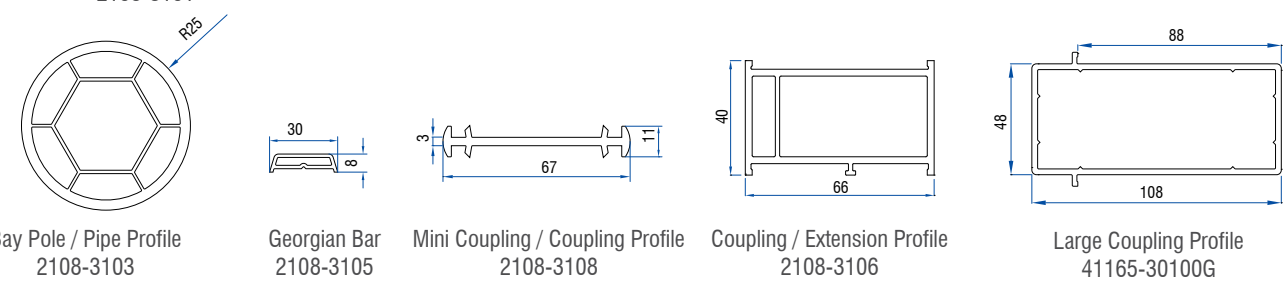

VEKA

MADE PERFECT. STAYS PERFECT.

SQR

12x

3M

I - 60 CASEMENT SERIES

I - 50 SLIDING SERIES

Double Rail Profile
40502 - 11000