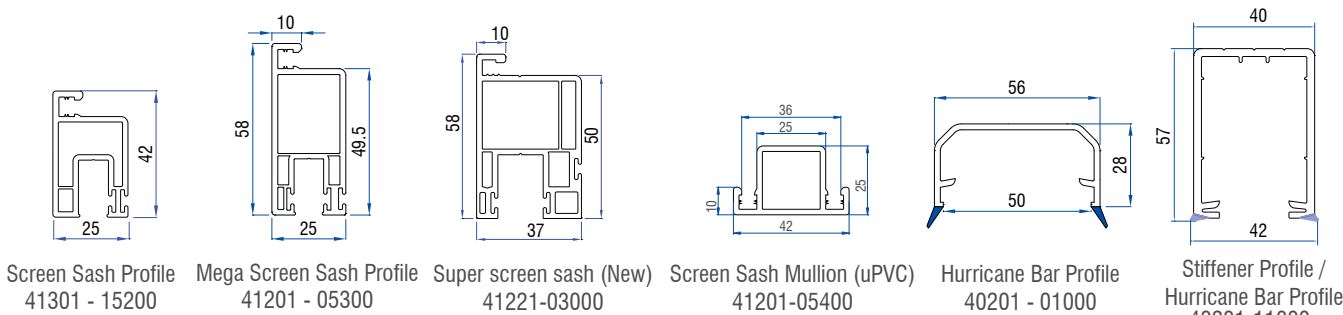

I - 60 SLIDING SERIES