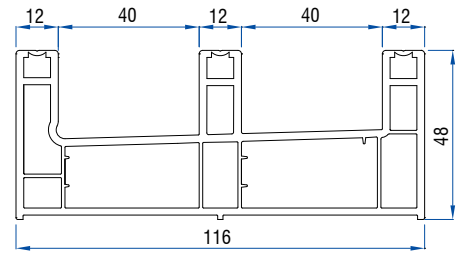

Triple Rail Profile
41264-10300