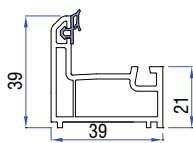

I - 39 CASEMENT SERIES

Compact Frame Profile
41101 - 17000