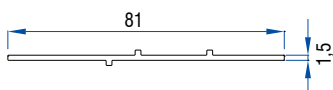

Frame Coupler I-50 2.5T to I-39 compact frame
50502-11080