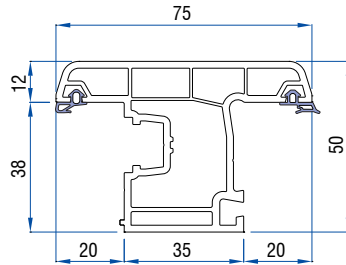

Sash Profile
41150-12000