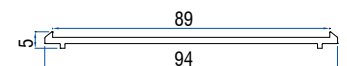

Double Glazing Bead (24mm)
40101 - 04500

ALUMINIUM PROFILES

Coupling Profile
50502 - 11043

Casement-Sliding Profile Coupler
50502 - 11039

Casement-Sliding
Profile Middle Coupler
50502 - 11040

Casement Sliding
Middle Coupler 2.5T(I-60)
50502 - 11073