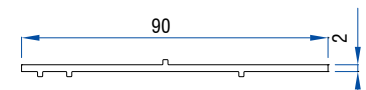

Frame coupler I-50 sliding 3T to I-60/I-50 casement
50502-11082