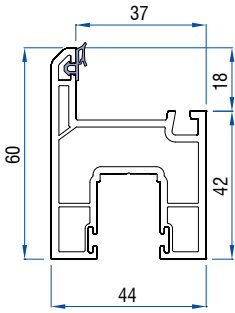

Sash Profile
41164-20100