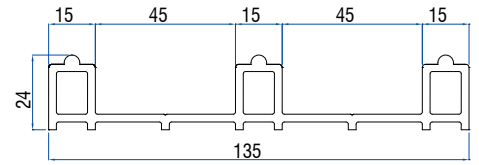

3-Track Low Threshold(I-75)
50502 - 11069