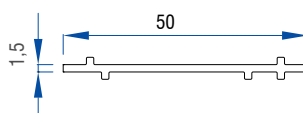

Frame coupler I-50 sliding 2T to I-50/I-39
casement 50502-11081