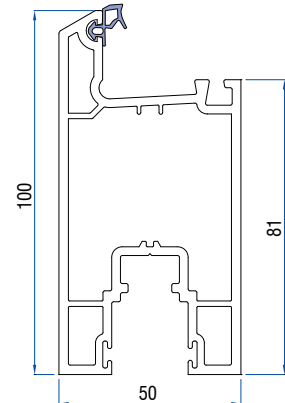

Mullion Profile
41164-20500

Screen Sash Mullion (uPVC)
41201-05400

Triple Rail Profile
41221 - 02000

Mullion Profile
41150-13000

Mega Sash Profile
41221 - 14000

Mega Sash Cover Profile
41221 - 07100

Single Glazing Bead (6mm)
41064-30100

Double Glazing Bead (24mm)
40101 - 04500

ALUMINIUM PROFILES

Coupling Profile
50502 - 11043

Casement-Sliding Profile Coupler
50502 - 11039

Casement-Sliding
Profile Middle Coupler
50502 - 11040

Casement Sliding
Middle Coupler 2.5T(I-60)
50502 - 11073