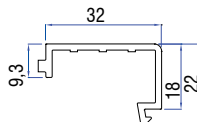

Louvre Clip
(Without Punched Slot)
41101 - 18000

Louvre Clip
(Slot Punched - Left)
41101 - 18200

Louvre Clip
(Slot Punched - Right)
41101 - 18300

Louvre Blade
41101 - 18100

Double Rail Profile
41164-10100