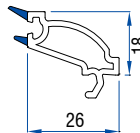

Mullion Profile
41164-20500

Screen Sash Mullion (uPVC)
41201-05400

Triple Rail Profile
41221 - 02000

Mullion Profile
41150-13000

Mega Sash Profile
41221 - 14000

Mega Sash Cover Profile
41221 - 07100

Single Glazing Bead (6mm)
41064-30100

Double Glazing Bead (24mm)
40101 - 04500

ALUMINIUM PROFILES

Coupling Profile
50502 - 11043

Casement-Sliding Profile Coupler
50502 - 11039

Casement-Sliding
Profile Middle Coupler
50502 - 11040

Casement Sliding
Middle Coupler 2.5T(I-60)
50502 - 11073