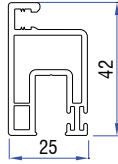

Double Rail with Screen Track Profile
40502 - 12000

Triple Rail Profile
40502-15000

Sash Profile
40502 - 13000

Screen Sash Profile
41301 - 15200

Sash Cover
40502 - 13100

Single Glazing Bead
40502 - 14000

I - 50 CASEMENT SERIES