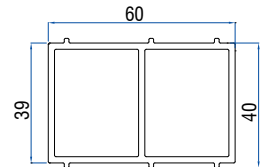

Casement Sub Frame
50502 - 11068