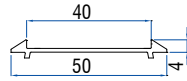

Frame Coupler (I-50(2T)
to I-39)
50502 - 11066