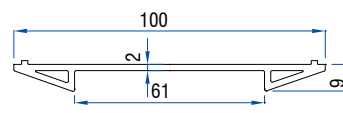

New 3-Track Coupler
50502 - 11057

Frame Coupler (I-60 Monorail to I-60)
50502 - 11067

Frame Coupler(I-44 to I-39)
50502 - 11061

Grill & Mesh to Frame with Grill coupler
50502 - 11074

Casement Sliding Middle Coupler 2.5T(I-64)
50502 - 11063

Casement Sliding Middle Coupler 3T(I-64)
50502 - 11064

Frame Coupler I-50 2.5T to I-39 compact frame
50502-11080

Frame coupler I-50 sliding 2T to I-50/I-39
casement 50502-11081

Frame coupler I-50 sliding 3T to I-60/I-50 casement
50502-11082