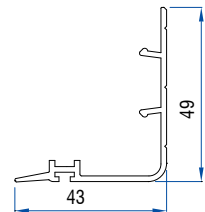

Louvre Clip
(Without Punched Slot)
41101 - 18000

Louvre Clip
(Slot Punched - Left)
41101 - 18200

Louvre Clip
(Slot Punched - Right)
41101 - 18300

Louvre Blade
41101 - 18100

Double Rail Profile
41164-10100

Double Rail with Screen Track Profile
41164-10200

Triple Rail Profile
41264-10300

Sash Profile
41164-20100

Super Sash Profile
41164-20300

Mega Sash Profile
41264-20400

Screen Sash Profile
41301 - 15200

Mega Screen Sash Profile
41201 - 05300

Sash Cover Profile
41064-40100

Super Sash Cover Profile
41064-40200

Mega Sash Cover Profile
41064-40300

Single Glazing Bead (6mm)
41064-30100

Double Glazing Bead (24mm)
40101-04500

Mono Rail Profile
41164-10400