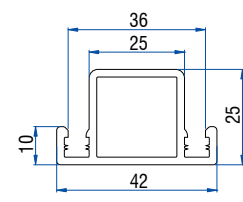

Screen Sash Mullion (uPVC)
41201-05400