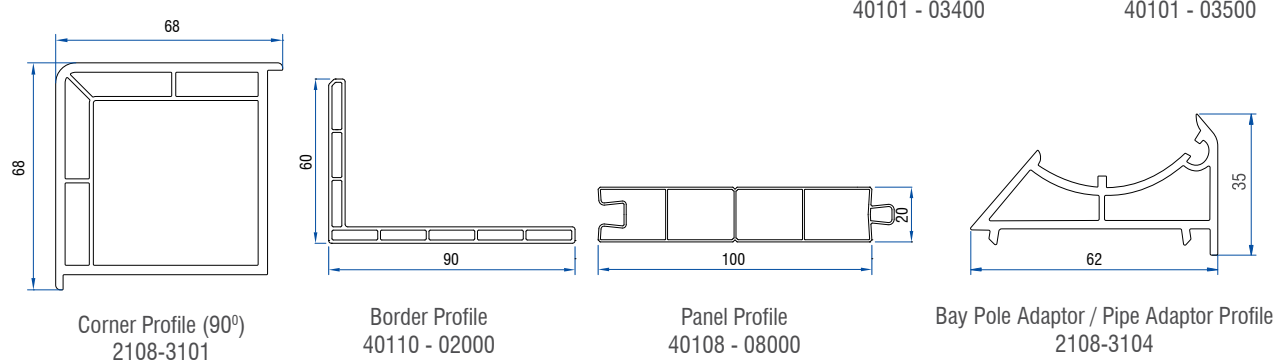

VEKA

MADE PERFECT. STAYS PERFECT.

SQR

12x

3M

I - 60 CASEMENT SERIES

I - 50 SLIDING SERIES

Double Rail Profile
40502 - 11000