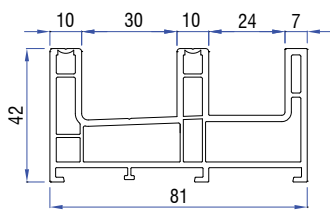

VEKA

MADE PERFECT. STAYS PERFECT.

SQR

12x

3M

I - 60 CASEMENT SERIES

I - 50 SLIDING SERIES

Double Rail Profile
40502 - 11000