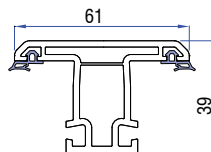

Sash/Mullion Profile
41201 - 04000