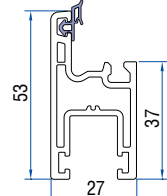

Frame Profile
41150-11000

Sash Profile
41150-12000

Mullion Profile
41150-13000

Single Glazing Bead (6mm)
41064-30100N

I - 44 SLIDING SERIES

Double Rail Profile
41231 - 02000

Sliding Sash
41231 - 13200

Adaptor Screen Sash
41301 - 05000

Louvre Clip
(Without Punched Slot)
41101 - 18000

Louvre Clip
(Slot Punched - Left)
41101 - 18200

Louvre Clip
(Slot Punched - Right)
41101 - 18300

Louvre Blade
41101 - 18100

Double Rail Profile
41164-10100