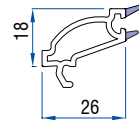

Single Glazing Bead (6mm)
41064-30100N