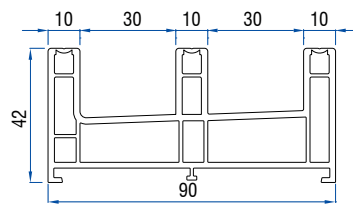

Triple Rail Profile
40502-15000