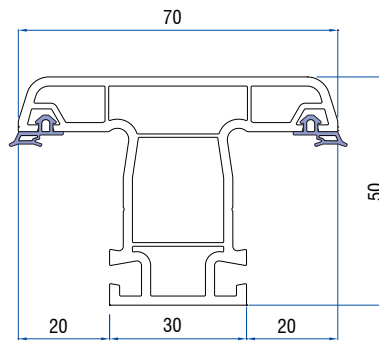

Mullion Profile
41150-13000