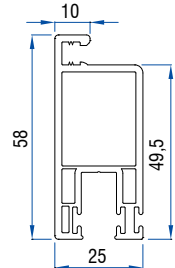

Double Rail with Screen Track Profile
41164-10200

Triple Rail Profile
41264-10300

Sash Profile
41164-20100

Super Sash Profile
41164-20300

Mega Sash Profile
41264-20400

Screen Sash Profile
41301 - 15200

Mega Screen Sash Profile
41201 - 05300

Sash Cover Profile
41064-40100

Super Sash Cover Profile
41064-40200

Mega Sash Cover Profile
41064-40300

Single Glazing Bead (6mm)
41064-30100

Double Glazing Bead (24mm)
40101-04500

Mono Rail Profile
41164-10400