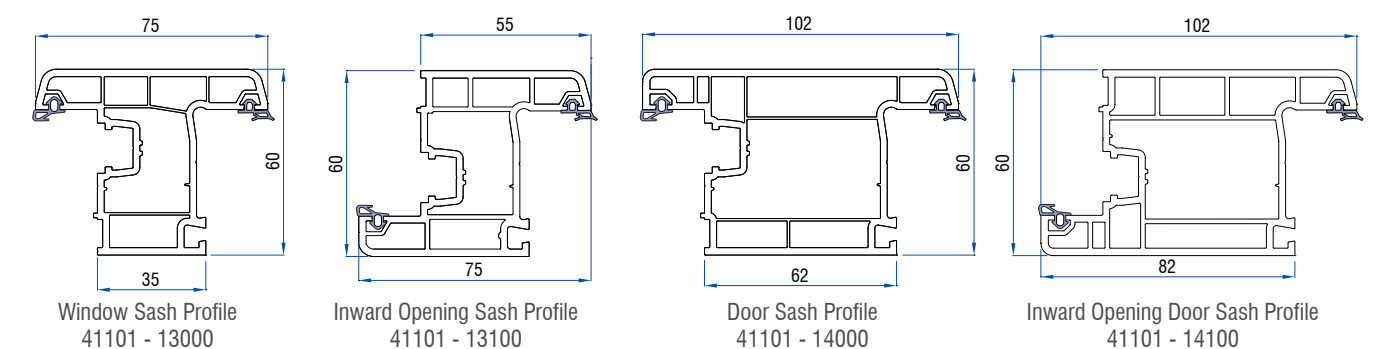

VEKA

MADE PERFECT. STAYS PERFECT.

SQR

12x

3M

I - 60 CASEMENT SERIES

I - 50 SLIDING SERIES

Double Rail Profile
40502 - 11000

Double Rail with Screen Track Profile
40502 - 12000

Triple Rail Profile
40502-15000

Sash Profile
40502 - 13000

Screen Sash Profile
41301 - 15200

Sash Cover
40502 - 13100

Single Glazing Bead
40502 - 14000

I - 50 CASEMENT SERIES