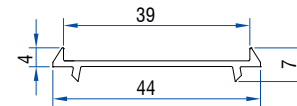

Frame Coupler(I-44 to I-39)
50502 - 11061