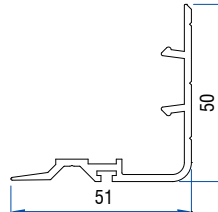

Louvre Clip
(Without Punched Slot)
41101 - 18000

Louvre Clip
(Slot Punched - Left)
41101 - 18200

Louvre Clip
(Slot Punched - Right)
41101 - 18300

Louvre Blade
41101 - 18100

Double Rail Profile
41164-10100

Double Rail with Screen Track Profile
41164-10200

Triple Rail Profile
41264-10300

Sash Profile
41164-20100

Super Sash Profile
41164-20300

Mega Sash Profile
41264-20400

Screen Sash Profile
41301 - 15200

Mega Screen Sash Profile
41201 - 05300

Sash Cover Profile
41064-40100

Super Sash Cover Profile
41064-40200

Mega Sash Cover Profile
41064-40300

Single Glazing Bead (6mm)
41064-30100

Double Glazing Bead (24mm)
40101-04500

Mono Rail Profile
41164-10400