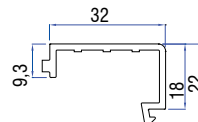

Louvre Clip
(Without Punched Slot)
41101 - 18000

Louvre Clip
(Slot Punched - Left)
41101 - 18200

Louvre Clip
(Slot Punched - Right)
41101 - 18300

Louvre Blade
41101 - 18100

Double Rail Profile
41164-10100