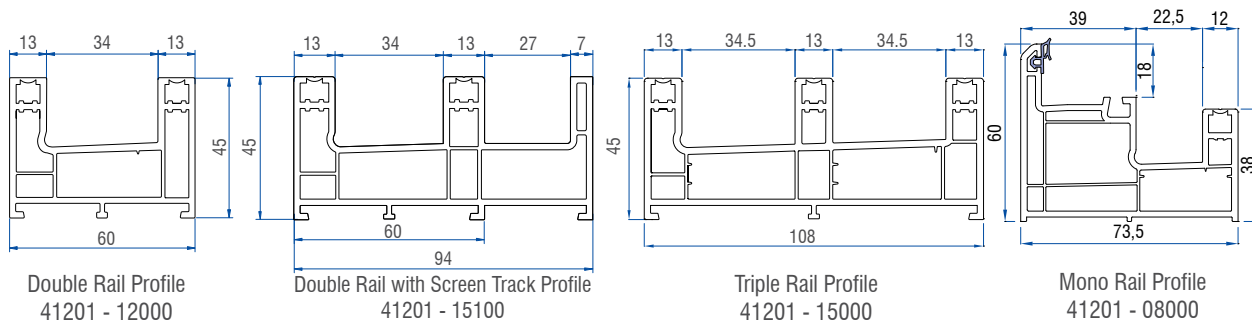

I - 60 SLIDING SERIES