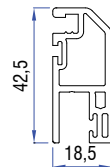

Frame Profile
41150-11000

Sash Profile
41150-12000

Mullion Profile
41150-13000

Single Glazing Bead (6mm)
41064-30100N

I - 44 SLIDING SERIES

Double Rail Profile
41231 - 02000

Sliding Sash
41231 - 13200

Adaptor Screen Sash
41301 - 05000