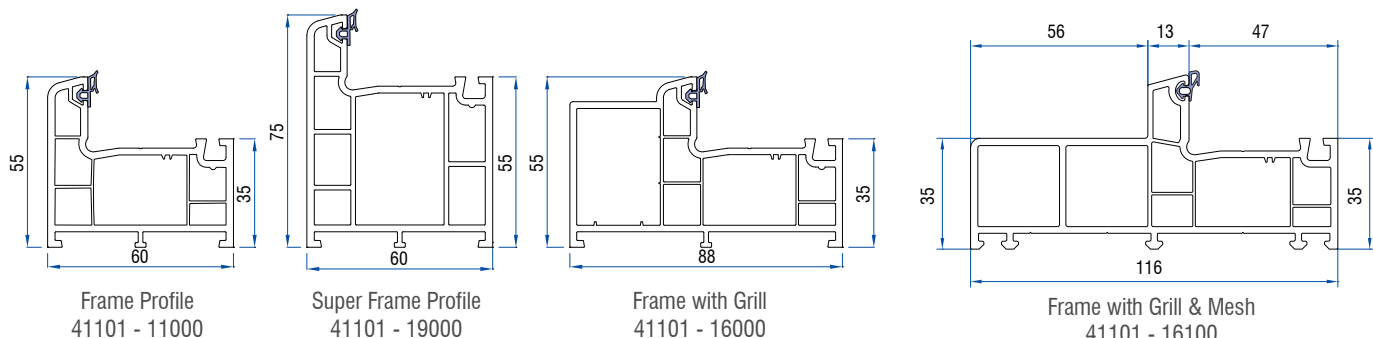

VEKA

MADE PERFECT. STAYS PERFECT.

SQR

12x

3M

I - 60 CASEMENT SERIES

I - 50 SLIDING SERIES

Double Rail Profile
40502 - 11000

Double Rail with Screen Track Profile
40502 - 12000

Triple Rail Profile
40502-15000

Sash Profile
40502 - 13000

Screen Sash Profile
41301 - 15200

Sash Cover
40502 - 13100

Single Glazing Bead
40502 - 14000

I - 50 CASEMENT SERIES